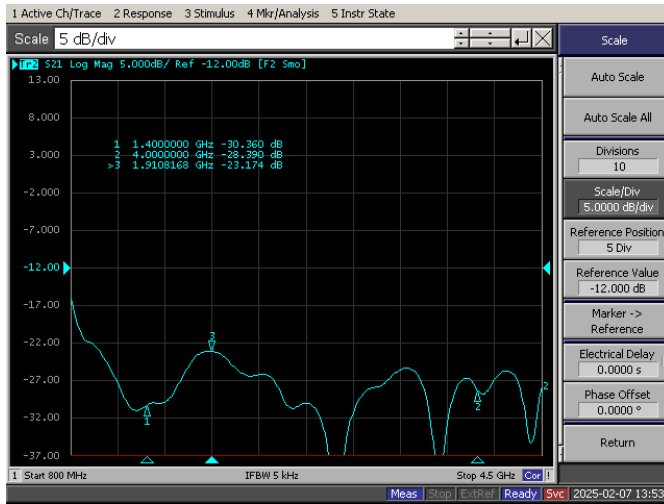

成都利德尔科技有限公司 ChengDu Leader Microwave Technology Co.,Ltd

电话: 028-65199117 传真: 028-65199116

<http://www.leadermicrowave.com> sales@leader-mw.com

TEL: +86-28-65199117 FAX: +86-28-65199116

Add: 中国 成都市成华区华翰路 89 号 610000

No.89,Huahan Road, chenghua Zone Chengdu, Sichuan China Zip Code:610000