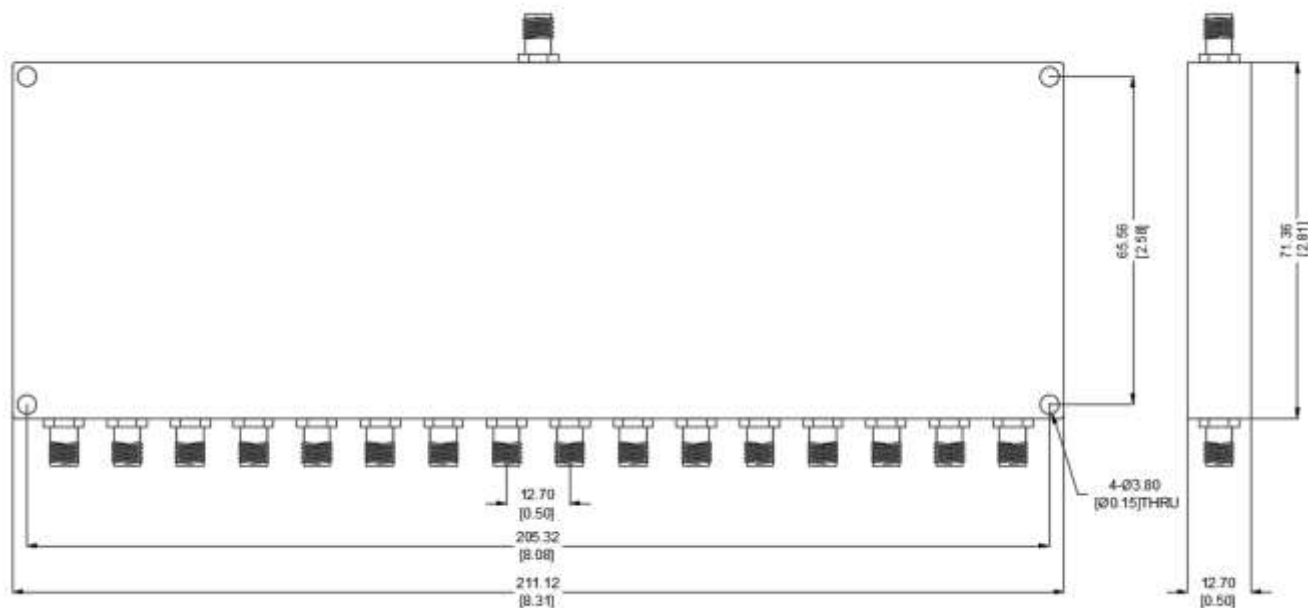

## Outline Drawing:

All Dimensions in mm

Outline Tolerances  $\pm 0.5(0.02)$

Mounting Holes Tolerances  $\pm 0.2(0.008)$

All Connectors: SMA-Female