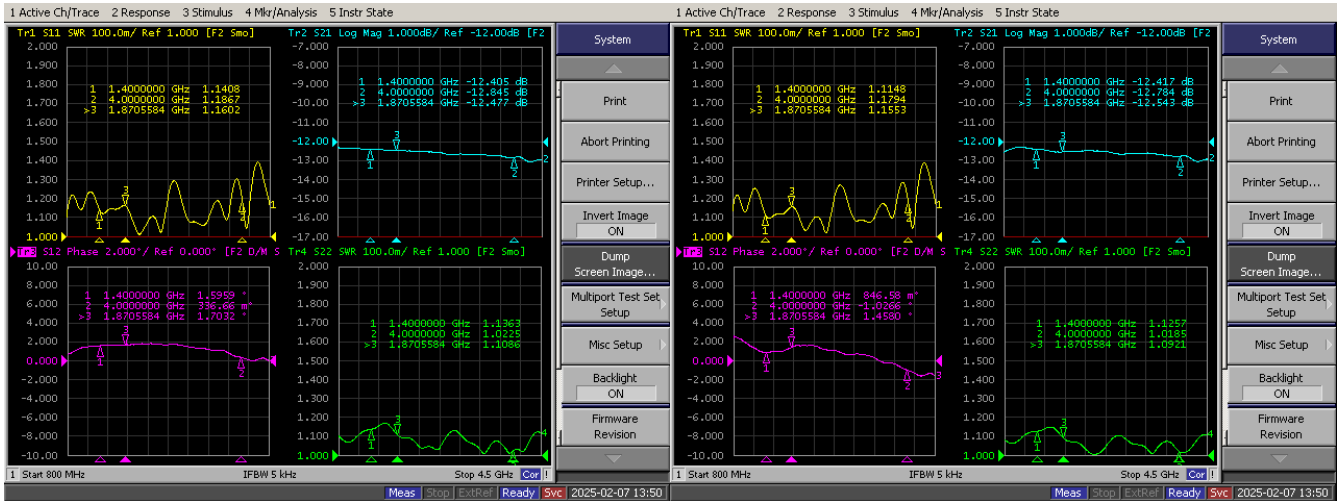

成都利德尔科技有限公司 ChengDu Leader Microwave Technology Co.,Ltd

电话: 028-65199117 传真: 028-65199116

<http://www.leadermicrowave.com> sales@leader-mw.com

TEL: +86-28-65199117 FAX: +86-28-65199116

Add: 中国 成都市成华区华翰路 89 号 610000

No.89,Huahan Road, chenghua Zone Chengdu, Sichuan China Zip Code:610000