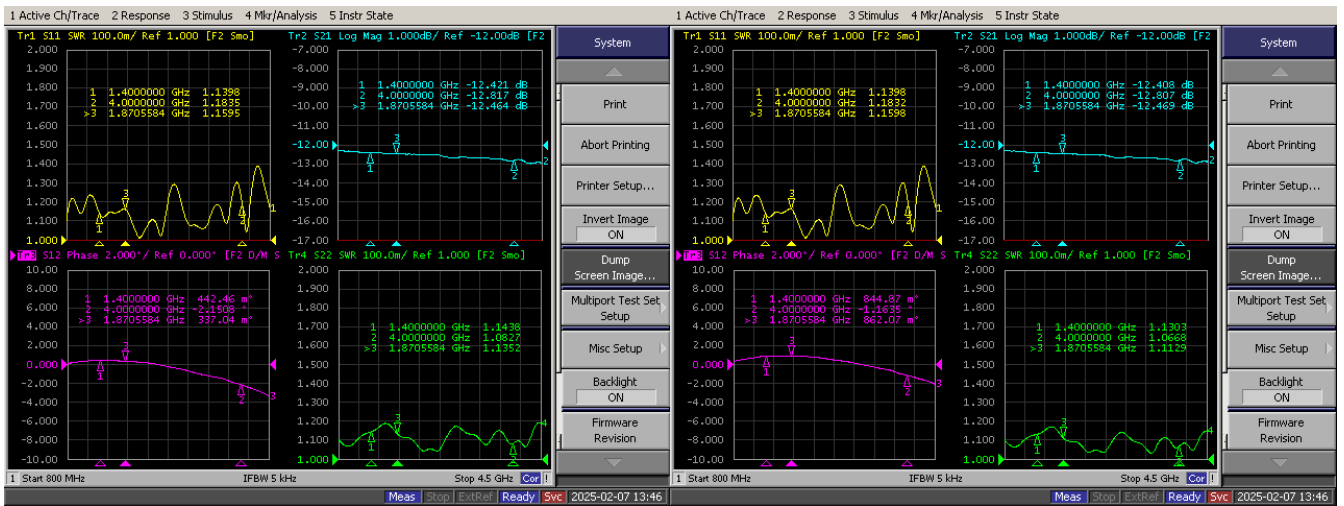

成都利德尔科技有限公司 ChengDu Leader Microwave Technology Co.,Ltd

电话: 028-65199117 传真: 028-65199116

<http://www.leadermicrowave.com> sales@leader-mw.com

TEL: +86-28-65199117 FAX: +86-28-65199116

Add: 中国 成都市成华区华翰路 89 号 610000

No.89,Huahan Road, chenghua Zone Chengdu, Sichuan China Zip Code:610000