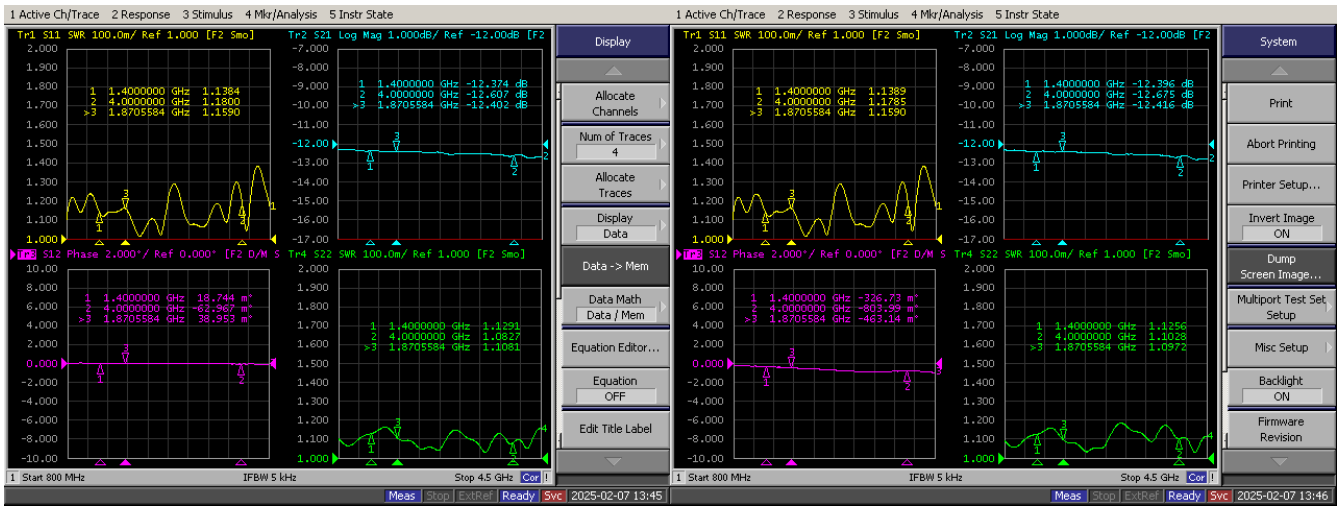

成都利德尔科技有限公司 ChengDu Leader Microwave Technology Co.,Ltd

电话: 028-65199117 传真: 028-65199116

<http://www.leadermicrowave.com> sales@leader-mw.com

TEL: +86-28-65199117 FAX: +86-28-65199116

Add: 中国 成都市成华区华翰路 89 号 610000

No.89,Huahan Road, chenghua Zone Chengdu, Sichuan China Zip Code:610000