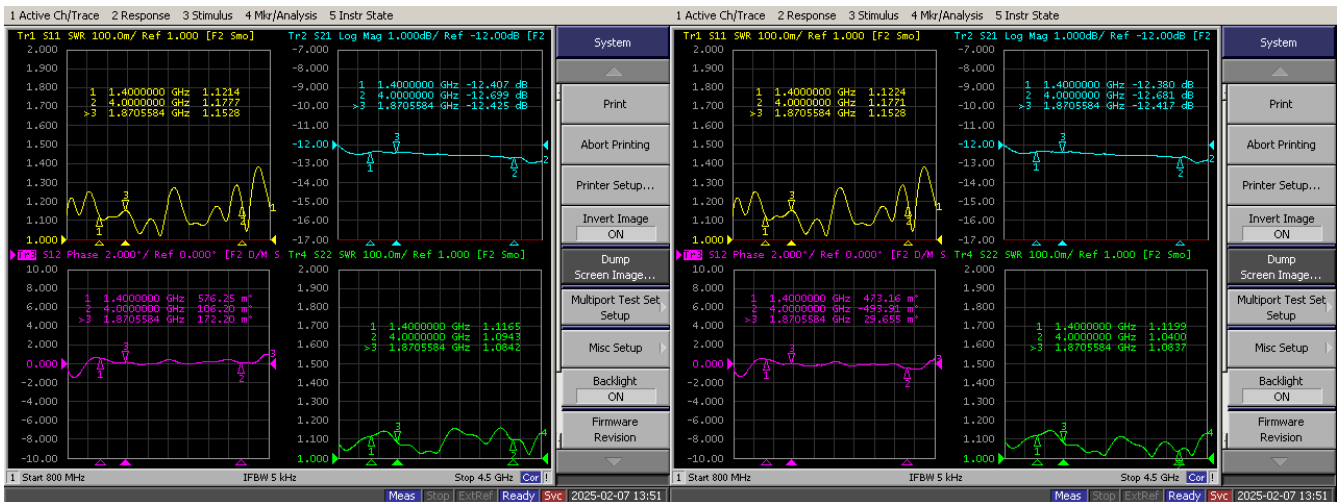

成都利德尔科技有限公司 ChengDu Leader Microwave Technology Co.,Ltd

电话: 028-65199117 传真: 028-65199116

<http://www.leadermicrowave.com> sales@leader-mw.com

TEL: +86-28-65199117 FAX: +86-28-65199116

Add: 中国 成都市成华区华翰路 89 号 610000

No.89,Huahan Road, chenghua Zone Chengdu, Sichuan China Zip Code:610000